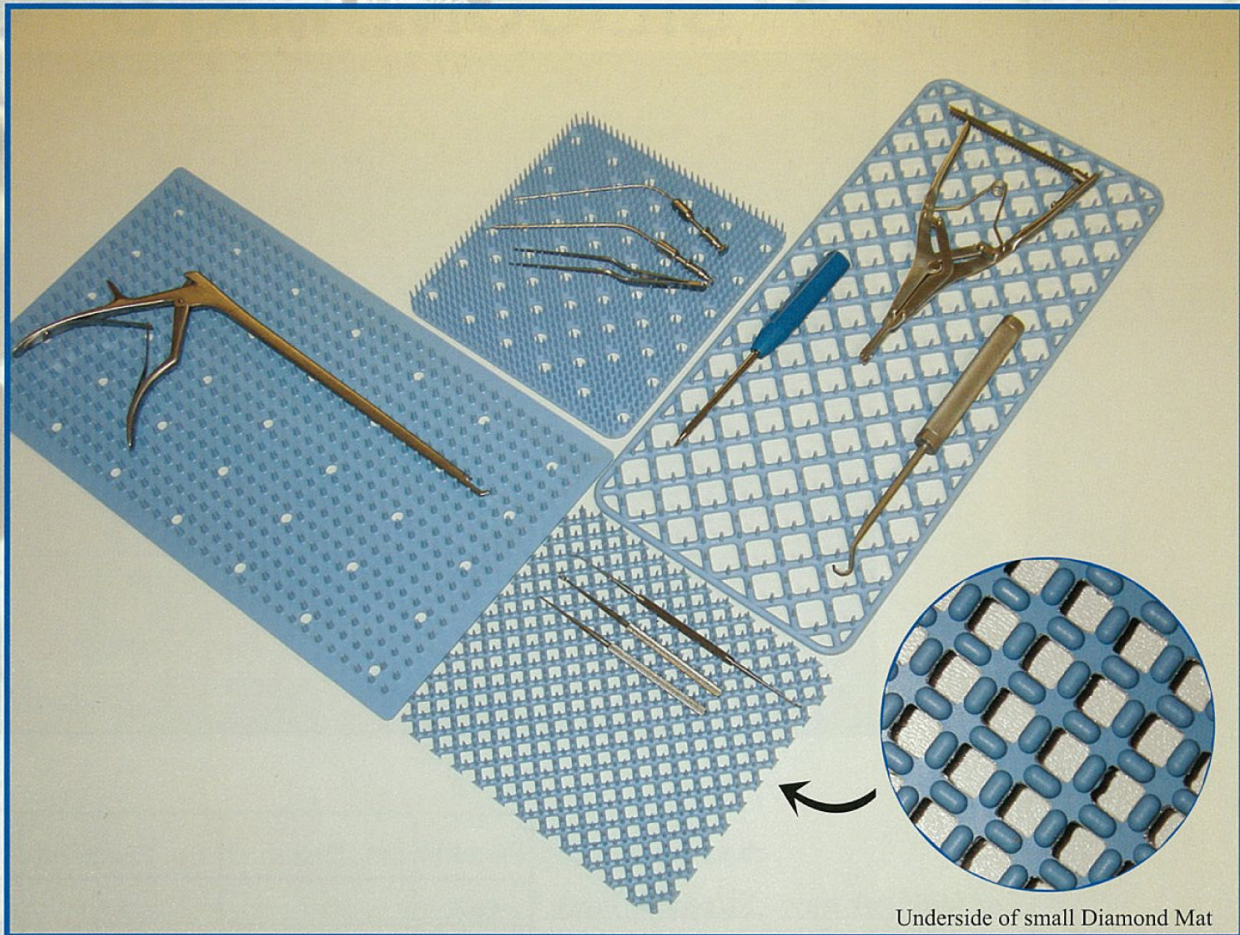

SILICONE MATS

BECAUSE DELICATE ITEMS NEED PROTECTION

MULTIPAK®

FINGER MATS: The Riley Medical Finger Mats provide a convenient method of positioning and protecting surgical instruments during storage, transportation, and sterilization. Four finger configurations allow utilization of the mats with a variety of instruments.

Underside of small Diamond Mat

FEATURES

- Silicone Rubber
- 4 Styles; Multiple Sizes
- Fine Pin
- Unique Diamond Grid Pattern (2 size grids) Large & Small
- Small Diamond Grid features raised underside
- Coarse Pin
- Large Sheet

BENEFITS

- Withstands repeated autoclaving
- Protects all types of instruments
- Closely spaced flexible pins adapt to microsurgical instruments
- Superior steam penetration & fast drying
- Makes cleaning & drying a snap
- Medium spaced semirigid pins are suitable for less delicate instruments
- Large sheet allows the mat to be cut to fit existing tray or baskets

*Some trimming of this mat may be required, measures 10 x 18" (254 x 460mm), also available in a fine pin and unperforated style(s).

To order mats for Riley trays not listed, trays using wire instrument racks or specialty trays please consult your Riley Distributor for details.