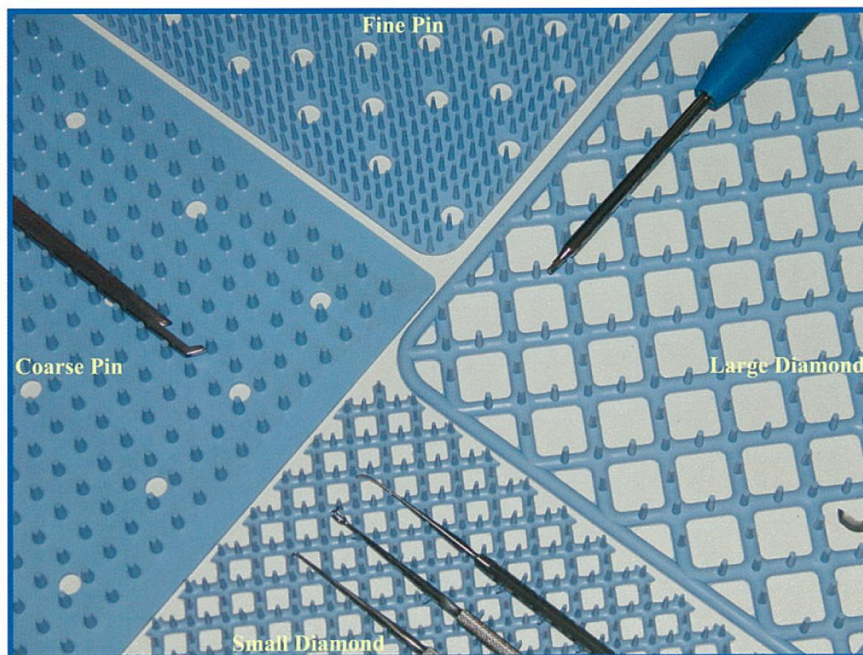

**RILEY
MEDICAL**

*Manufacturing a full line
of engineered trays
that protect and organize
your instruments*

FLASHPAK®
*Mobile Sterilization
Container System*

MICROPAK®
Microsurgical Instrument Trays

MULTIPAK®
Instrument Organizing Trays

SCOPEPAK®
Endoscope Trays

TRANSPAK®
*Instrument Soaking
& Transport Trays*

MULTIPAK®

SILICONE MATS

choose a style ➤

For MultiPak tray:	Size inches (mm)
5000 series	8.9 x 19.7" (226 x 500)
5000 series w/ wire rack	8.9 x 18" (226 x 460)
5010 series	8.4 x 19.2" (213 x 487)
5012 series	3.7 x 19.2" (94 x 487)
5022 series	9.1 x 8.4" (231 x 213)
5023 series	8.4 x 12.5" (213 x 317)
5006 series	5.4 x 12.5" (137 x 317)

Fine Pin	Sm. Diamond	Lg. Diamond	Coarse Pin
Cat.#	Cat.#	Cat.#	Cat.#
5000-04	5000-04SD	5000-04D	30P*
5110-04	5110-04SD	5110-04D	30P*
5010-04	5010-04SD	5010-04D	30P*
5012-04	5012-04SD	5012-04D	30P*
5022-04	5022-04SD	5022-04D	30P*
5023-04	5023-04SD	5023-04D	30P*
5006-04	NA	5006-04D	30P*

*Some trimming of this mat may be required, measures 10 x 18" (254 x 460mm), also available in a fine pin and unperforated style(s).

To order mats for Riley trays not listed, trays using wire instrument racks or specialty trays please consult your Riley Distributor for details.

WA Distributor: