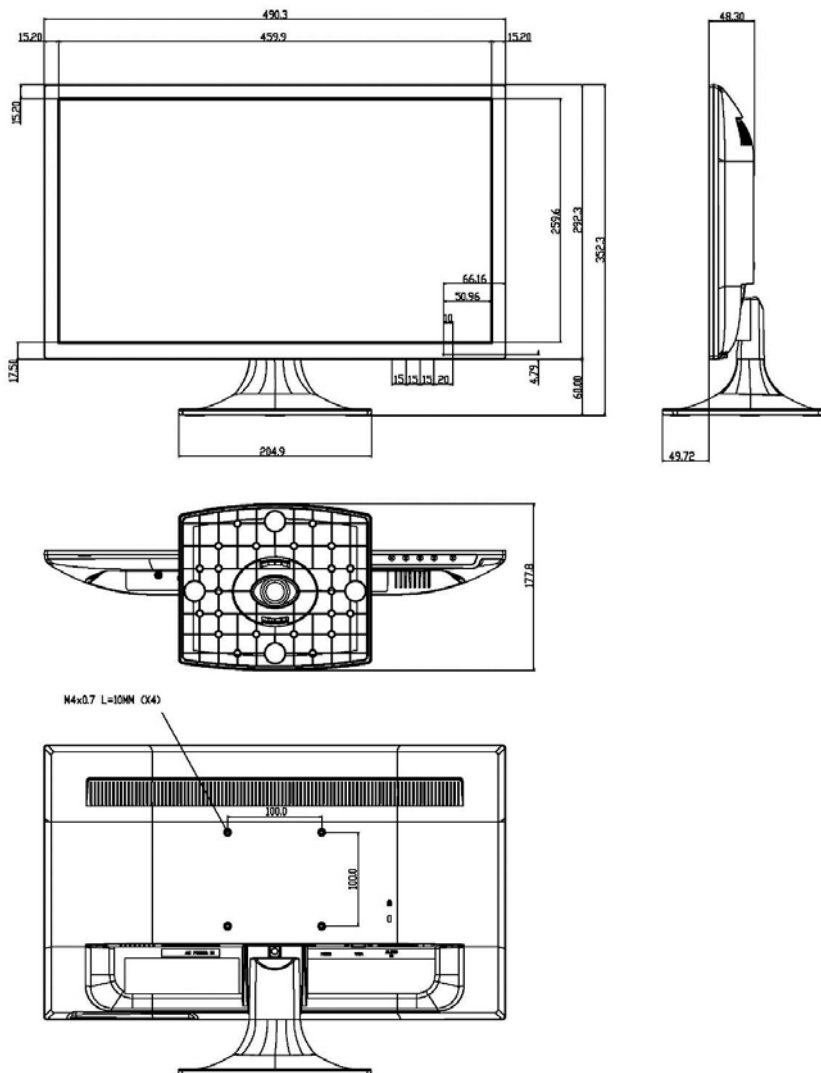

DHU18010 (DHL22-F600)

Full-HD LCD Monitor

Product Features

- Full HD 1920*1080 resolution
- 1ch HDMI & 1ch VGA input
- Support 1ch audio input
- Built-in speaker

Technical Specifications

Model	DHL22-F600
System	
Diagonal	20.7"(16:9)
Backlight	WLED
Resolution	1920x1080
Luminance(Standard)	200cd/m ²
Contrast	600:1
Angle of view	130°/178° (vertical / horizontal)
Response Time(Grey Scale)	4ms
Video & Audio Interface	
PC Signal	VGA(D-Sub)x1
Digital Signal	HDMIx1(1920x1080) , downward compatible
Audio Input	Audio Input x 1 (3.5mm)
Audio Output	Speaker
General	
Power Consumption (Standard)	23W
Power Consumption (Standby)	≤0.5W
Power Supply	AC100-240V~(+/-10%), 50/60 Hz

DHU18010 (DHL22-F600)

Bezel Color	Black
Gross Weight	2.5±0.3kg
Unit Dimensions(mm)	490.30×292.30×48.30
Installation Mode	Equipped with pedestal
VESA Standard	VESA 100mm*100mm
Working Temperature	0°C~40°C
Working Humidity	10%~90%
Stock Temperature	-20°C~60°C
Accessory	VGA cable, Power cable

Dimensions(mm)

*Design and specifications are subject to change without notice.

© 2013Dahua Technology Co., Ltd.