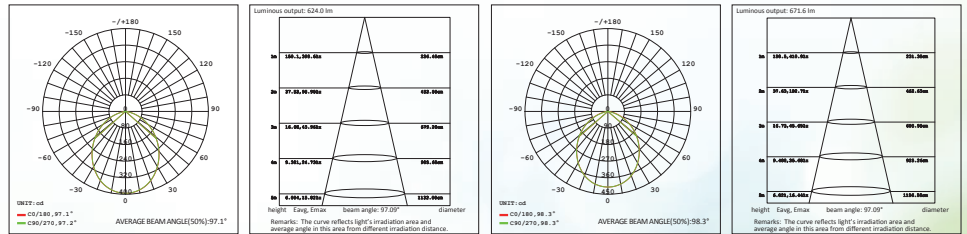

Photometry

ReneSola Partner

Telephone