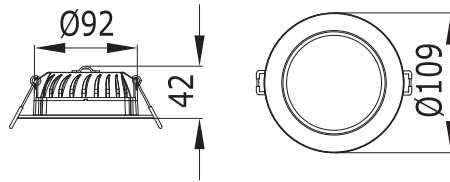

### Ordering Information

Part No.	Barcode	Power	Colour	CCT	Flux	Fascia	Finish	Cut out	Height	Diameter
RTLTD012AZ0101	6922619685963	12W	Warm white	3000K	920lm	Round	White	Φ92mm	42mm	109mm
RTLTD012AZ0102	6922619685970	12W	Cool white	4000K	990lm	Round	White	Φ92mm	42mm	109mm

### Specifications

- Power consumptions: 12W
- Input voltage: 220-240V~
- Dimmable: Yes
- Dimming range: 15%-100%
- Luminous flux: 920lm or 990lm
- Colour appearance: warm white/cool white
- Colour temperature: 3000K or 4000K
- Colour rendering index (Ra): 80+
- Beam angle: 90°
- Lumen maintenance (L70 B50): 50,000 hours
- IP rating: IP44 (after installation)
- Circular cut out size: 92mm
- Warranty: 3 years
- Carton quantity: 6 pcs

### Dimensions