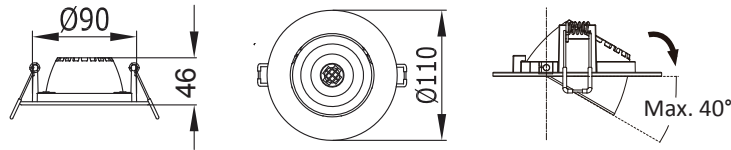

### Ordering Information

Part No.	Barcode	Power	Colour	CCT	Flux	Fascia	Finish	Cut out	Height	Diameter
RTLD012AZ0201	6922619685987	12W	Warm white	3000K	750lm	Round	White	Φ90mm	46mm	110mm
RTLD012AZ0202	6922619685994	12W	Cool white	4000K	800lm	Round	White	Φ90mm	46mm	110mm

### Specifications

- Power consumptions: 12W
- Input voltage: 220-240V~
- Dimmable: Yes
- Dimming range: 15%-100%
- Luminous flux: 750lm / 800lm
- Colour appearance: warm white/cool white
- Colour temperature: 3000K or 4000K
- Colour rendering index (Ra): 80+
- Beam angle: 60°
- Lumen maintenance (L70 B50): 35,000 hours
- Tilt angle: 0 to 40°
- Circular cut out size: 90mm
- Warranty: 3 years
- Carton quantity: 6 pcs

### Dimensions