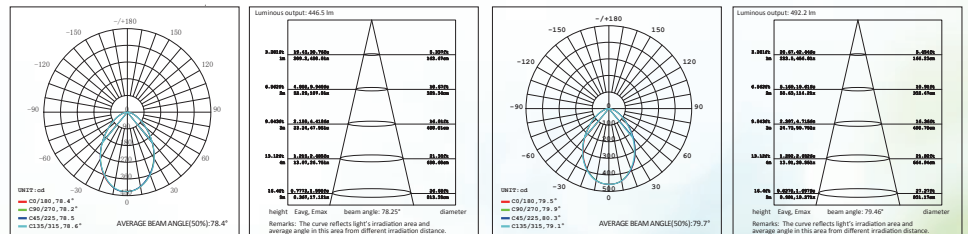

Photometry

ReneSola Partner

Telephone